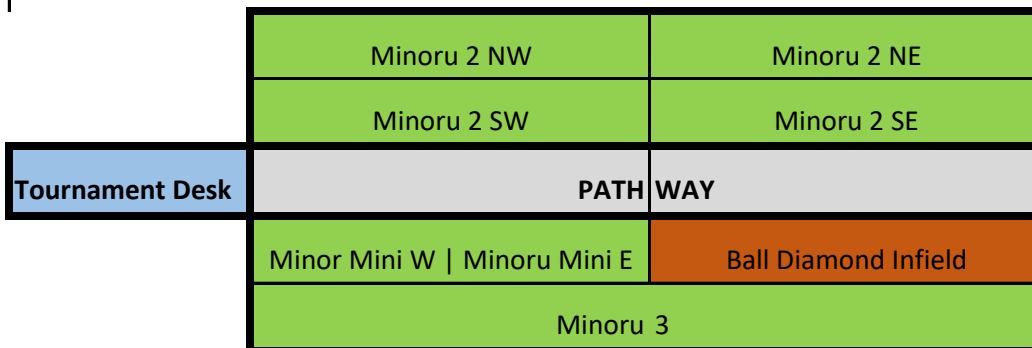

SPECTATORS ARE NOT PERMITTED ON THE FIELDS. WATCH FROM OUTSIDE FENCE.

| | | |
|-----------------|-------------|----------------------|
| | Minoru 2 NW | Minoru 2 NE |
| | Minoru 2 SW | Minoru 2 SE |
| Tournament Desk | PATH WAY | |
| | Minor Mini | Ball Diamond Infield |
| | Minoru 3 | |

Boys U10 Development (Div 1 and 2)
2 20-minute half (4 minute halftime)

7v7

| | Minoru Mini W | Minoru Mini E |
|---------|---------------|---------------|
| 9:00am | 1V9 | 3V4 |
| 9:50am | 7V8 | 2V10 |
| 10:40am | AvB | CvD |
| 11:30am | 1V3 | 2V4 |
| 12:20pm | 7V9 | 8V10 |
| 1:10pm | AvC | BvD |
| 2:00pm | 1V4 | 2V3 |
| 2:50pm | 7V10 | 8V9 |
| 3:40pm | AvD | BvC |
| 4:30pm | | |

| Division 1 Green | |
|------------------|------------------|
| 1 | NVFC Inter Milan |
| 2 | OFC 13B |
| 3 | CFC United |
| 4 | RFC Rockets |

| Division 1 Red | |
|----------------|-------------------|
| 7 | NVFC Man United |
| 8 | Soccer Quest Blue |
| 9 | CFC Cobras |
| 10 | CFC Royal Kings |

SPECTATORS ARE NOT PERMITTED ON THE FIELDS. WATCH FROM OUTSIDE FENCE.

| Division 2 Blue | |
|-----------------|---------------------|
| A | RFC Tigers |
| B | RFC Rangers |
| C | RUSC Scorpions |
| D | Soccer Quest Orange |